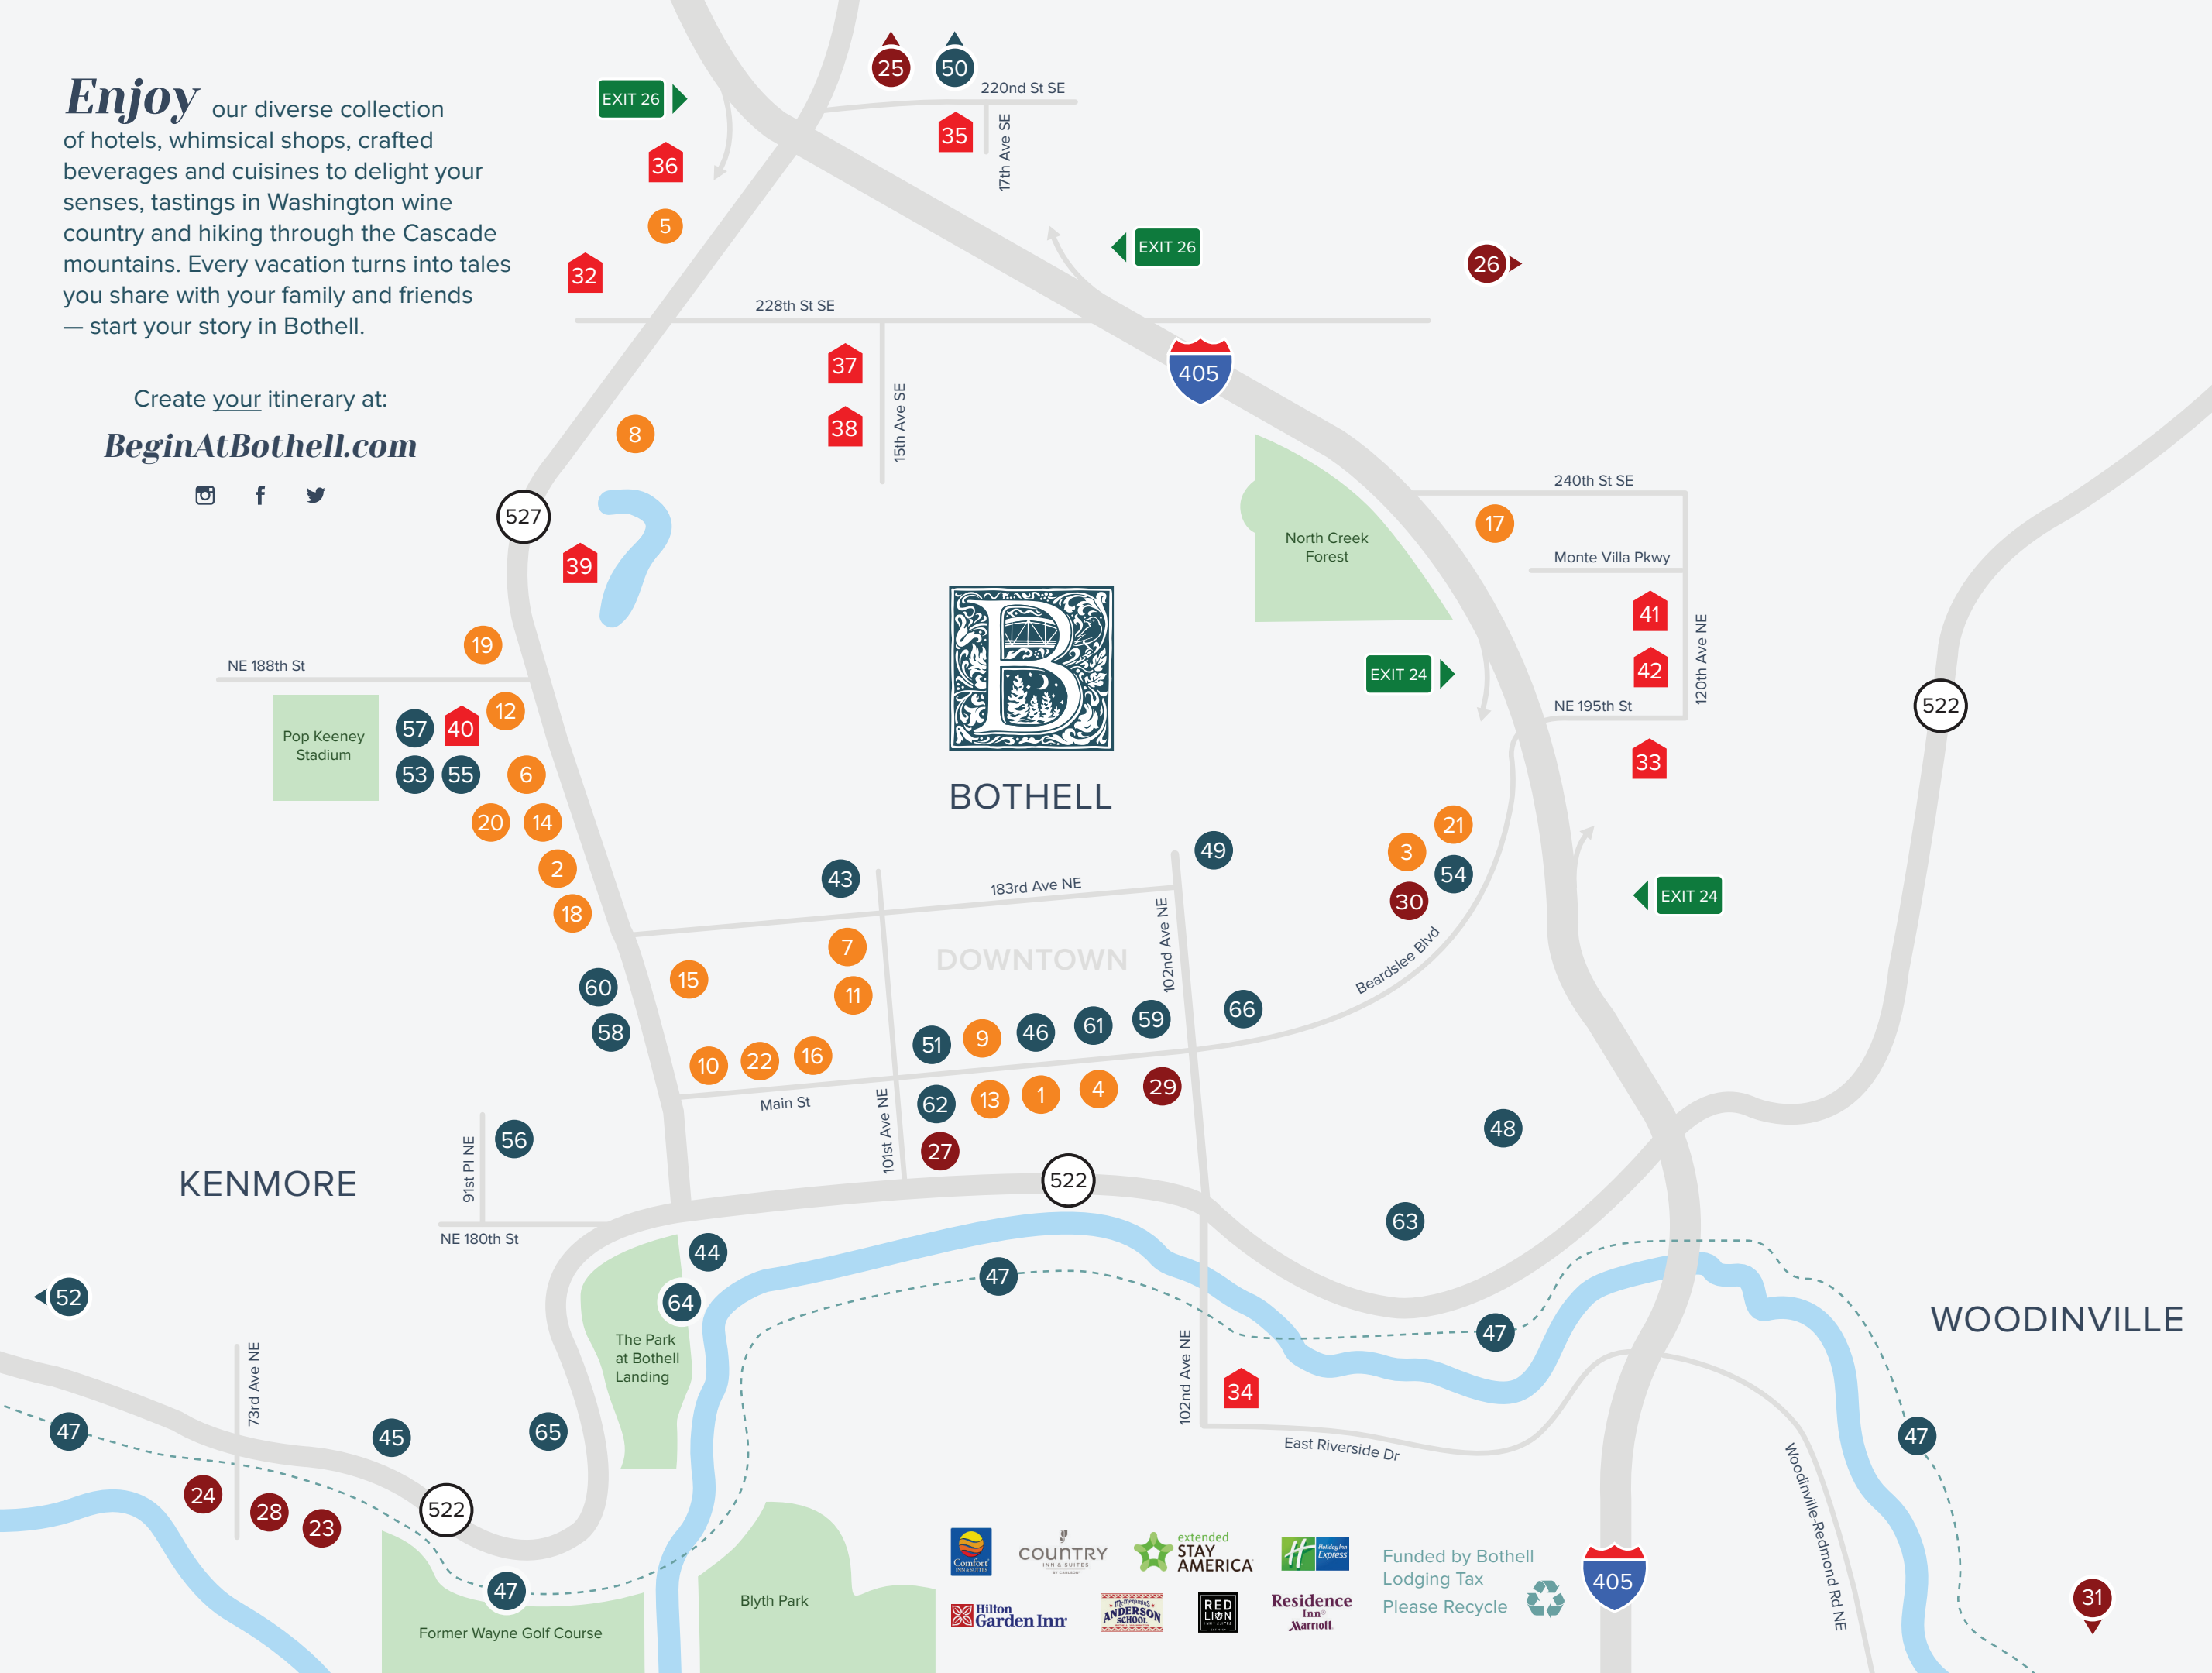

27. The Hop & Hound

18116 101st Ave NE, 425-486-2337
thehopandhound.com

28. Nine Yards Brewing

7324 NE 175th St, 206-693-2333
nineyardsbrewing.com

29. Rain City Wines

10129 Main St, 206-890-0535
raincitywines.com

Bothell Beer Festival *(October)*

Tree Lighting Festival *(December)*

More info: beginatbothell.com/events/

Begin at Bothell

Your guide to uncovering the hidden gems and magical stories of Washington state. Centrally located in the Seattle metropolitan area, but still amidst the lush greenery of Washington, Bothell is just the beginning of your next adventure.

Create [your](#) itinerary at:

BeginAtBothell.com

Dine

- 1. Alexa's Cafe**
10115 Main St, 425-402-1754
alexascafe.com
- 2. Amaro Bistro**
18333 Bothell Way NE #105, 425-485-2300
amarosrestaurant.com
- 3. Beardslee Public House**
19116 Beardslee Blvd, 425-286-1001
beardsleeph.com
- 4. The Bine Beer and Food**
10127 Main St, 425-908-7464
thebinebothell.com
- 5. Bonefish Grill**
22616 Bothell Everett Hwy, 425-485-0305
bonefishgrill.com
- 6. Brick Oven Bothell**
18505 Bothell Way NE #105
brickovenbothell.com
- 7. The Cottage**
10029 NE 183rd St, 425-286-6332
thecottagebothell.com
- 8. Grazie Restaurant**
23207 Bothell-Everett Hwy, 425-402-9600
grazierestaurant.com
- 9. Hana Sushi**
10114 Main Street, 425-489-1963
hanasushibothell.com
- 10. Hillcrest Bakery**
10010 Main St, 425-486-5292
hillcrestbakery.com
- 11. Julio's Mexican Restaurant**
10023 NE 183rd St, 425-485-1769
eatatjulios.com
- 12. North Shore Lagoon**
18607 Bothell Way NE, 425-398-0122
mcmenamins.com
- 13. Chantane Thai**
10107 Main St, 425-398-7300
penthai.com
- 14. Poquitos**
18505 Bothell Way NE, 425-949-7680
poquitosbothell.com
- 15. Ranch Drive-In**
18218 Bothell Way NE, 425-486-2677
ranchinbothell.com